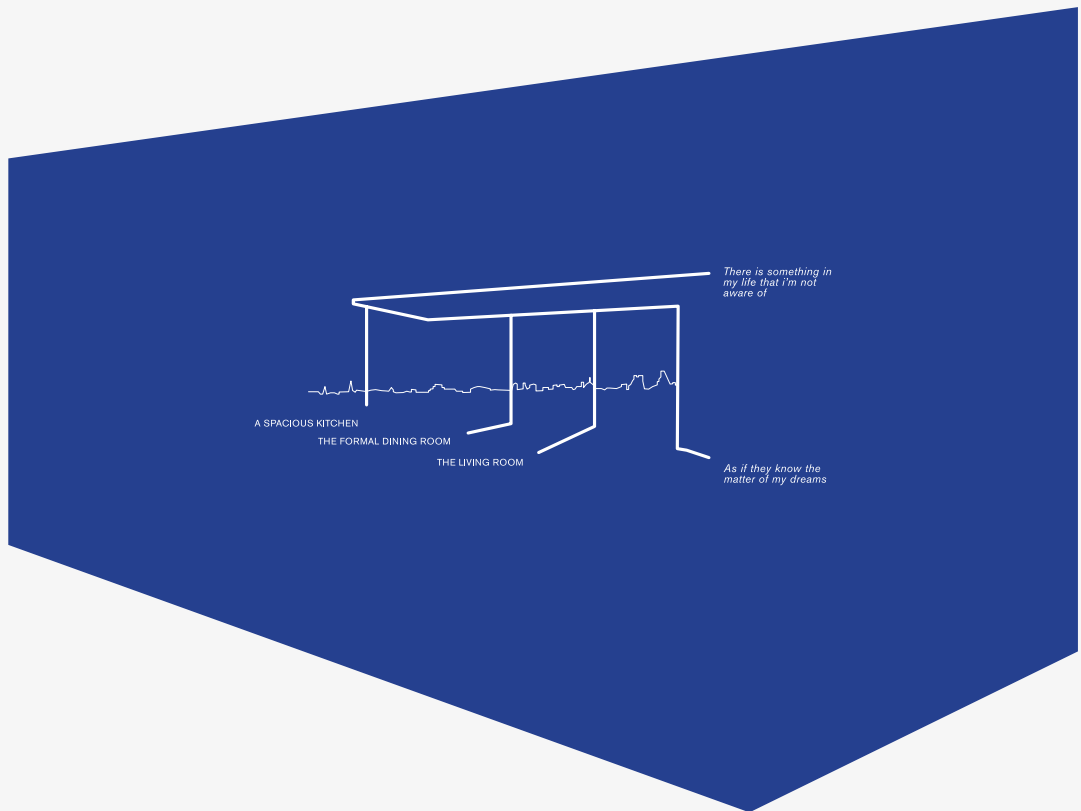

# D-09 PROMISE AREAS

MFG PALTRINIERI - MIRKO SMERDEL

In *Promise Areas* interior renderings of luxury flats under construction become imaginary projections of the thoughts of their future occupants.

*Promise Areas* presents enigmatic psychological spaces, areas of inner tension among human needs, desire and the ostentation that the original renders seem to invoke.

Selected from world's global cities such as London, New York, Paris, Dubai, Los Angeles and Milano, the renderings are transformed into diagrams in which texts taken from estate agents' websites interact with original texts written by Discipula.

Installation views: engraved acrylic, 100 x 76 cm each