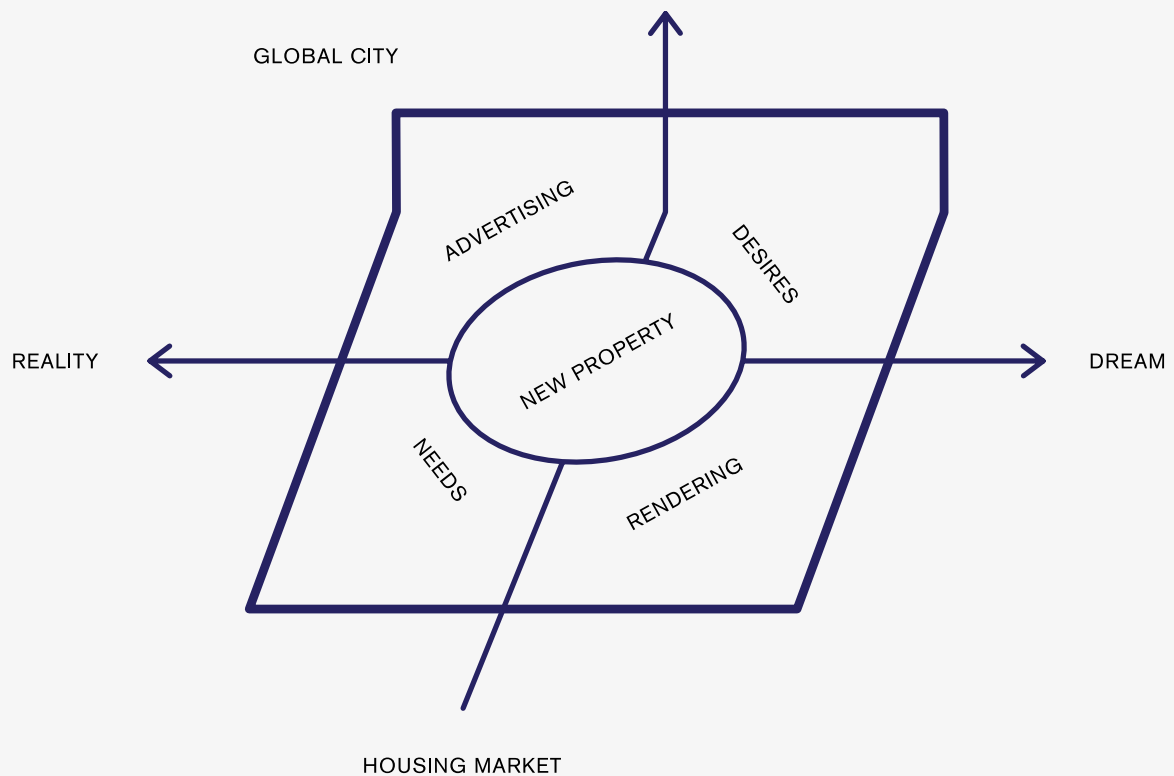

# D-09 PROMISE AREAS

MFG PALTRINIERI - MIRKO SMERDEL

In *Promise Areas* interior renderings of luxury flats under construction become imaginary projections of the thoughts of their future occupants.

*Promise Areas* presents enigmatic psychological spaces, areas of inner tension among human needs, desire and the ostentation that the original renders seem to invoke.

Selected from world's global cities such as London, New York, Paris, Dubai, Los Angeles and Milano, the renderings are transformed into diagrams in which texts taken from estate agents' websites interact with original texts written by Discipula.

Installation views: engraved acrylic, 100 x 76 cm each