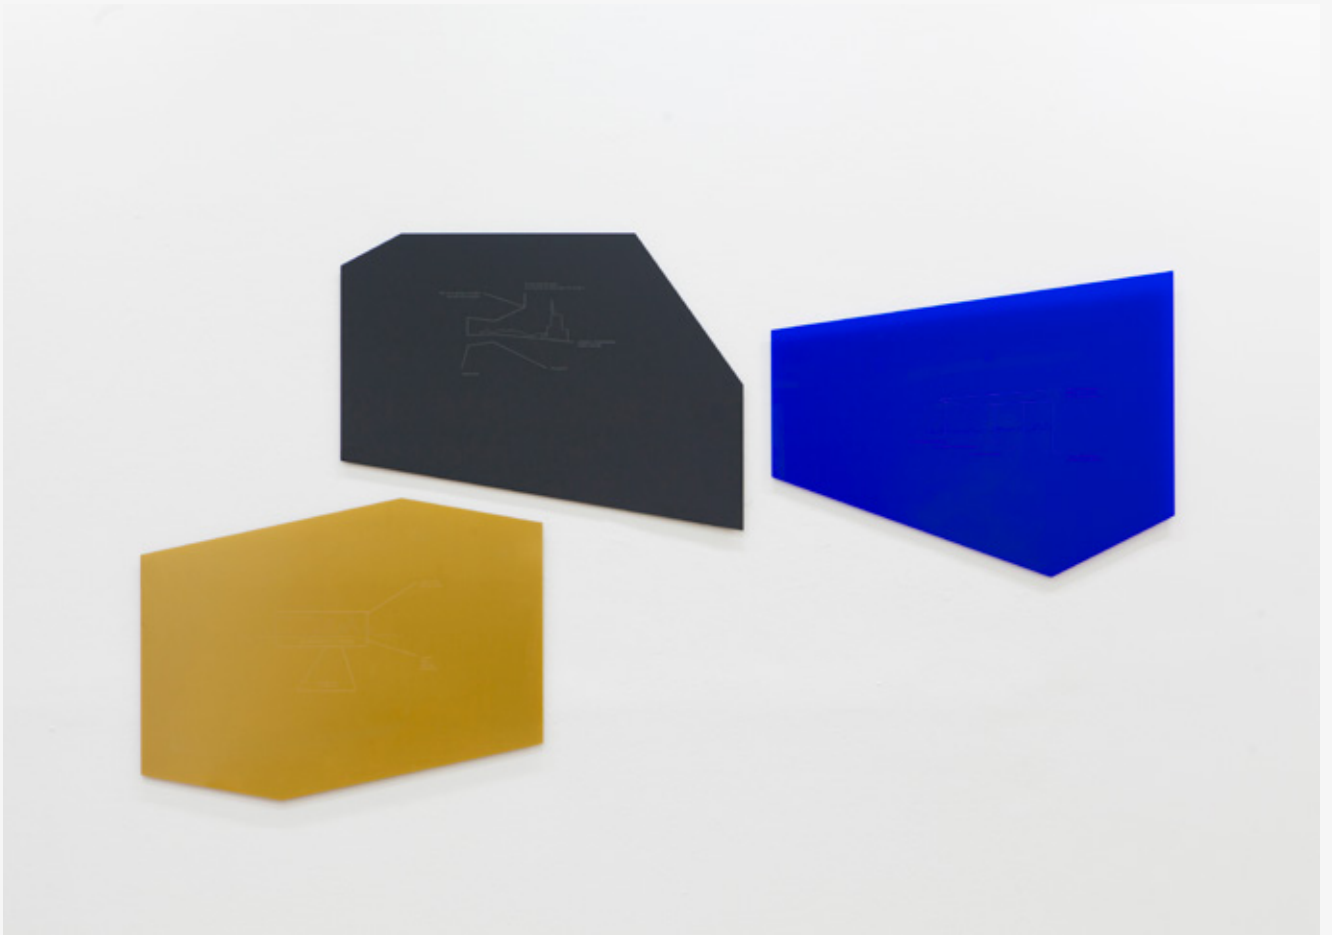

# D-09 PROMISE AREAS

MFG PALTRINIERI - MIRKO SMERDEL

In *Promise Areas* interior renderings of luxury flats under construction become imaginary projections of the thoughts of their future occupants.

*Promise Areas* presents enigmatic psychological spaces, areas of inner tension among human needs, desire and the ostentation that the original renders seem to invoke.

Selected from world's global cities such as London, New York, Paris, Dubai, Los Angeles and Milano, the renderings are transformed into diagrams in which texts taken from estate agents' websites interact with original texts written by Discipula.

Installation views: engraved acrylic, 100 x 76 cm each