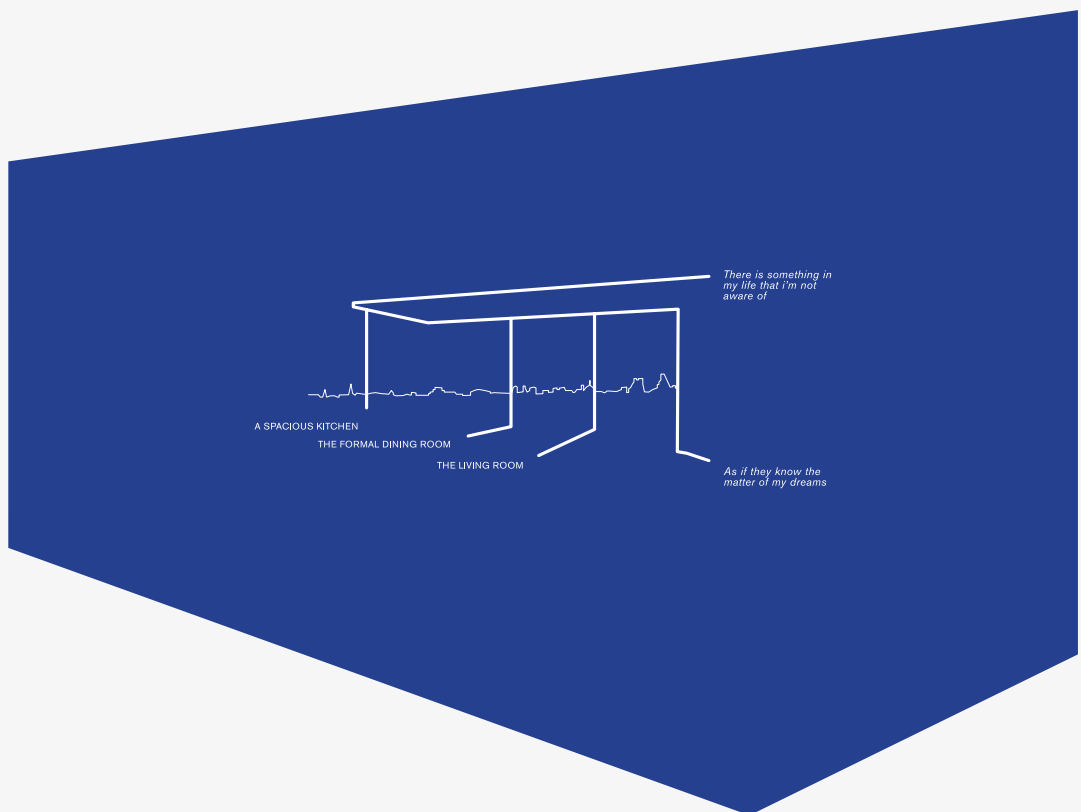

D-09 PROMISE AREAS

MFG PALTRINIERI - MIRKO SMERDEL

In *Promise Areas* interior renderings of luxury flats under construction become imaginary projections of the thoughts of their future occupiers.

Selected from world's global cities such as London, New York, Paris, Dubai, Los Angeles and Milano, the renderings are transformed into diagrams in which texts taken

from estate agents' websites interact with original texts written by Discipula.

Promise Areas presents enigmatic psychological spaces, areas of inner tension among human needs, desire and the ostentation that the original renders seem to invoke.

Found rendering for a luxury real estate in London

Digital drawing for the city of London

Installation views: engraved acrylic, 100 x 70 cm each