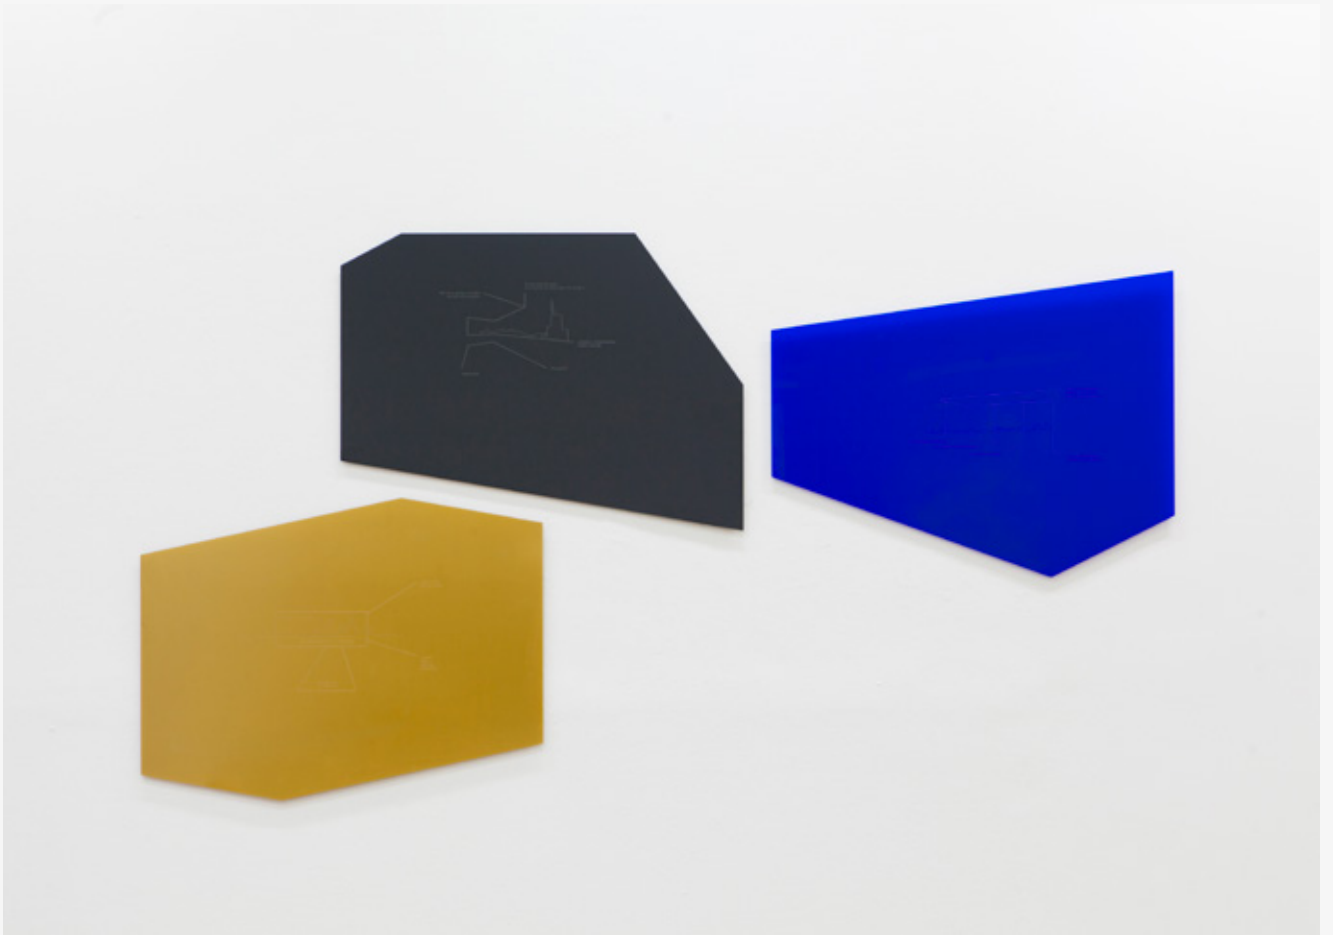

D-09 PROMISE AREAS

MFG PALTRINIERI - MIRKO SMERDEL

In *Promise Areas* interior renderings of luxury flats under construction become imaginary projections of the thoughts of their future occupiers.

Selected from world's global cities such as London, New York, Paris, Dubai, Los Angeles and Milano, the renderings are transformed into diagrams in which texts taken

from estate agents' websites interact with original texts written by Discipula.

Promise Areas presents enigmatic psychological spaces, areas of inner tension among human needs, desire and the ostentation that the original renders seem to invoke.

Found rendering for a luxury real estate in London

Digital drawing for the city of London

Installation views: engraved acrylic, 100 x 70 cm each